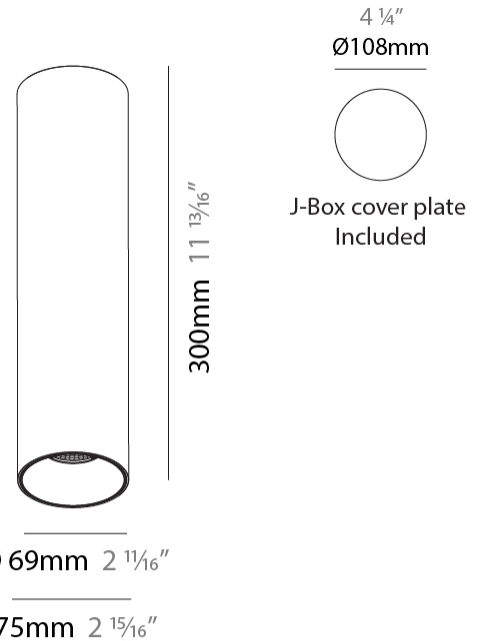

PROJECT
TYPE
SPECIFIER
QUANTITY
DATE

INVADER ON ROUND SURFACE

A3C142-

base number	Finishes (Diamond)	Finishes (Triangle)	Reflector Options

1. To build a product code in our configurator select the specify button on the base model # product page
2. To build a manual product code on this datasheet choose from the options listed below in blue font and add the suffix to the base model #

GENERAL

Series: Invader Standard
Subseries: Invader On Round
Brand: Prolicht
Division: Architectural
Mounting Type: Surface
Mounting Location: Ceiling
Subcategory: Spots

PHYSICAL

Shape: Cylinder
Diameter (mm): 75
Diameter (in): 2 ¹⁵/₁₆
Height (mm): 300
Height (in): 11 ¹³/₁₆
Light Distribution: Downlight
Weight (kg): 1.033
Weight (lbs): 2.27

Fixture Finish: SSR / BKV / CWI / CRY / HAB / UFT / ITA / RUA / FTG / MYG / LOD / PUS / FRO / FUP / KIA / POP / BLS / SPG / MEY / GOH / GUM / CHC / COM / ABZ / JAG / OBR / MOS / ROR

Fixture Material: Aluminum

ELECTRICAL

Lamp Type: LED (Zhaga Standard)
Input Wattage (W): 16.5
Total Output Wattage (W): 15
Dimming: Dali Dimming
Driver Included: Yes
Driver Location: Remote
Driver Type: Constant Current - 120Vac
Input Voltage (V): 120
Constant Current (MA): 350

LED

Number of LEDs: 1
Color Temperature (°K): Warm Dim
Max. Delivered Lumen (lm): 760
CRI: >90 CRI
Lamp Life (hrs): 50000

OPTICAL

Reflector°: 20 / 40 / 60

RATINGS AND CERTIFICATIONS

Certified By: Certified for North American Standards
IP rating: IP20