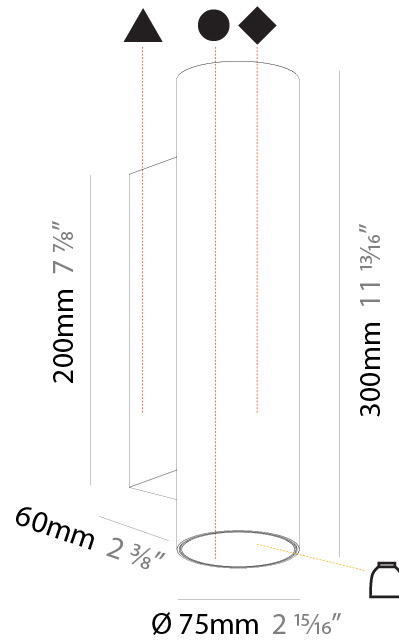

INVADER STANDARD SURFACE

A3C143-

base number	Color	Finishes	Finishes	Finishes	Reflector
	Temperature	(Diamond)	(Triangle)	(Circle)	Options

1. To build a product code in our configurator select the specify button on the base model # product page
2. To build a manual product code on this datasheet choose from the options listed below in blue font and add the suffix to the base model #

GENERAL

Series: Invader Standard
Subseries: Invader Standard
Brand: Prolicht
Division: Architectural
Mounting Type: Surface
Mounting Location: Wall
Subcategory: Ambient

PHYSICAL

Shape: Cylinder
Diameter (mm): 75
Diameter (in): 2 ¹⁵/₁₆
Height (mm): 300
Height (in): 11 ¹³/₁₆
Extension (mm): 40
Extension (in): 1 ⁹/₁₆
Light Distribution: Downlight
Weight (kg): 1.318
Weight (lbs): 2.9
Fixture Finish: SSR / BKV / CWI / CRY / HAB / UFT / ITA / RUA / FTG / MYG / LOD / PUS / FRO / FUP / KIA / POP / BLS / SPG / MEY / GOH / GUM / CHC / COM / ABZ / JAG / OBR / MOS / ROR
Fixture Material: Alabaster

ELECTRICAL

Lamp Type: LED (Zhaga Standard)
Input Wattage (W): 16.5
Total Output Wattage (W): 15
Dimming: Dali Dimming
Driver Included: Yes
Driver Location: Remote
Driver Type: Constant Current - 120Vac
Input Voltage (V): 120
Constant Current (MA): 350

LED

Number of LEDs: 1
Max. Delivered Lumen (lm): 760
CRI: >90 CRI
Lamp Life (hrs): 50000

OPTICAL

Reflector°: 20 / 40 / 60

RATINGS AND CERTIFICATIONS

Certified By: Certified for North American Standards
IP rating: IP20